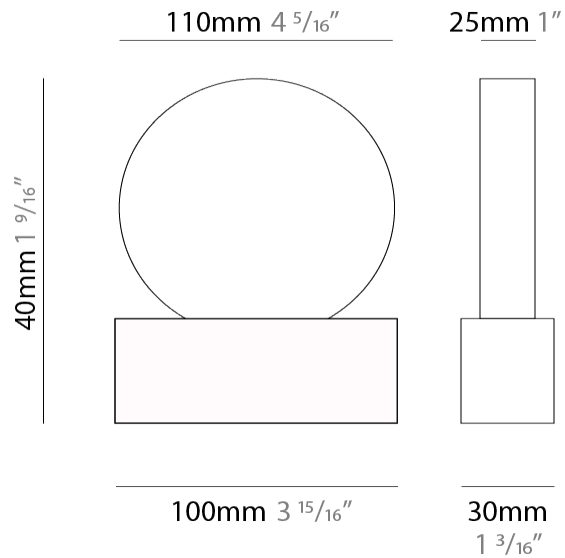

PROJECT
TYPE
SPECIFIER
QUANTITY
DATE

DO NOT DISTURB PORTABLE

D134019-

base number   Finish
Options

1. To build a product code in our configurator select the specify button on the base model # product page
2. To build a manual product code on this datasheet choose from the options listed below in blue font and add the suffix to the base model #

GENERAL

Series: Do Not Disturb
Brand: Knikerboker
Division: Design
Mounting Type: Portable
Mounting Location: Table
Subcategory: Table

PHYSICAL

Shape: Round
Length (mm): 110
Length (in): 4 ⁵/₁₆
Width (mm): 30
Width (in): 1 ³/₁₆
Height (mm): 140
Height (in): 5 ¹/₂
Light Distribution: Direct / Indirect
Diffuser: Opal
Fixture Finish: EWH / EBK / MAN / COF / PRD / SLF / GLF / CLF / BRL
Fixture Material: Metal

ELECTRICAL

Lamp Type: LED
Total Output Wattage (W): 8
Dimming: Non-Dimmable
Driver Included: Yes
Driver Location: Integrated
Driver Type: Constant Voltage 120Vac
Driver Class: Class 2
Input Voltage (V): 120
Output Voltage (V): 24

LED

Number of LEDs: 1
Color Temperature (°K): 3000
Max. Delivered Lumen (lm): 1000
CRI: >85 CRI

OPTICAL

RATINGS AND CERTIFICATIONS

Certified By: Certified for North American Standards
IP rating: IP20