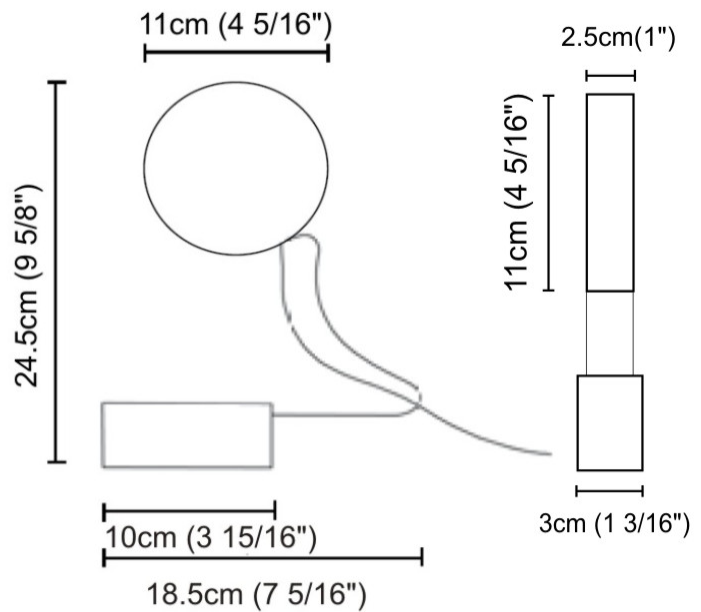

DO NOT DISTURB PORTABLE

D134023-

base number _____
Finish _____
Options _____

1. To build a product code in our configurator select the specify button on the base model # product page
2. To build a manual product code on this datasheet choose from the options listed below in blue font and add the suffix to the base model #

GENERAL

Series: Do Not Disturb
Brand: Knikerboker
Division: Design
Mounting Type: Portable
Mounting Location: Table
Subcategory: Table

PHYSICAL

Shape: Round
Length (mm): 185
Length (in): 7 ⁵/₁₆
Width (mm): 30
Width (in): 1 ³/₁₆
Height (mm): 245
Height (in): 9 ⁵/₈
Light Distribution: Direct / Indirect
Diffuser: Opal
Fixture Finish: EWH / EBK / MAN / COF / PRD / SLF / GLF / CLF / BRL
Fixture Material: Metal

ELECTRICAL

Lamp Type: LED
Input Wattage (W): 8
Total Output Wattage (W): 7
Dimming: Non-Dimmable
Driver Included: Yes
Driver Location: Integrated
Driver Type: Constant Voltage - 120Vac
Driver Class: Class 2
Input Voltage (V): 120
Output Voltage (V): 24

LED

Number of LEDs: 1
Color Temperature (°K): 3000
Max. Delivered Lumen (lm): 1000
CRI: >85 CRI
Lamp Life (hrs): 50000

OPTICAL

RATINGS AND CERTIFICATIONS

Certified By: Certified for North American Standards
IP rating: IP20